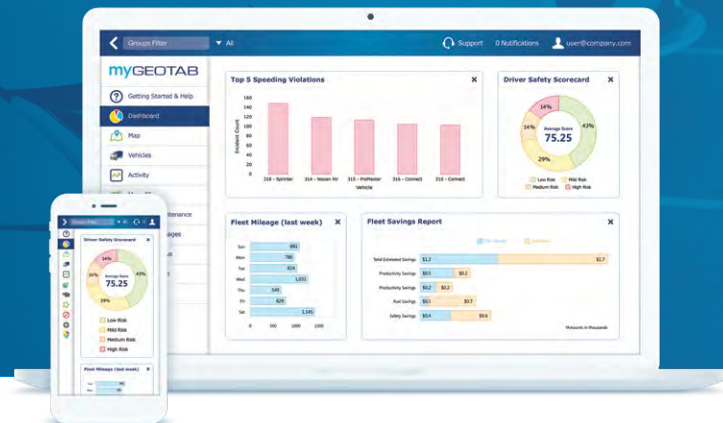

Real-time visibility for government fleets

Trusted and secure
fleet management
solutions

Many public sector fleets leverage Geotab's leading IoT and connected-fleet solutions to provide critical intelligence to help government agencies streamline regulatory compliance and reporting, reduce total cost of ownership, improve citizen and employee safety, and minimize greenhouse gas emissions.

Collecting over 3 billion points of data each day, Geotab provides regional insights to lower fuel costs, reduce maintenance, and improve asset utilization. With a robust ecosystem of partner solutions and apps, Geotab can support the needs of every level of government – federal, state, and local.

Get the Geotab advantage:

- + Industry leading security
- + Automated reporting for regulatory compliance and billing
- + EV analysis and management
- + One universal device for all vehicle makes and models
- + Active tracking for first responder vehicles
- + Accident detection with real-time notifications
- + Roadside assistance
- + Open platform for data integration
- + Smart-City/State insights and urban analytics